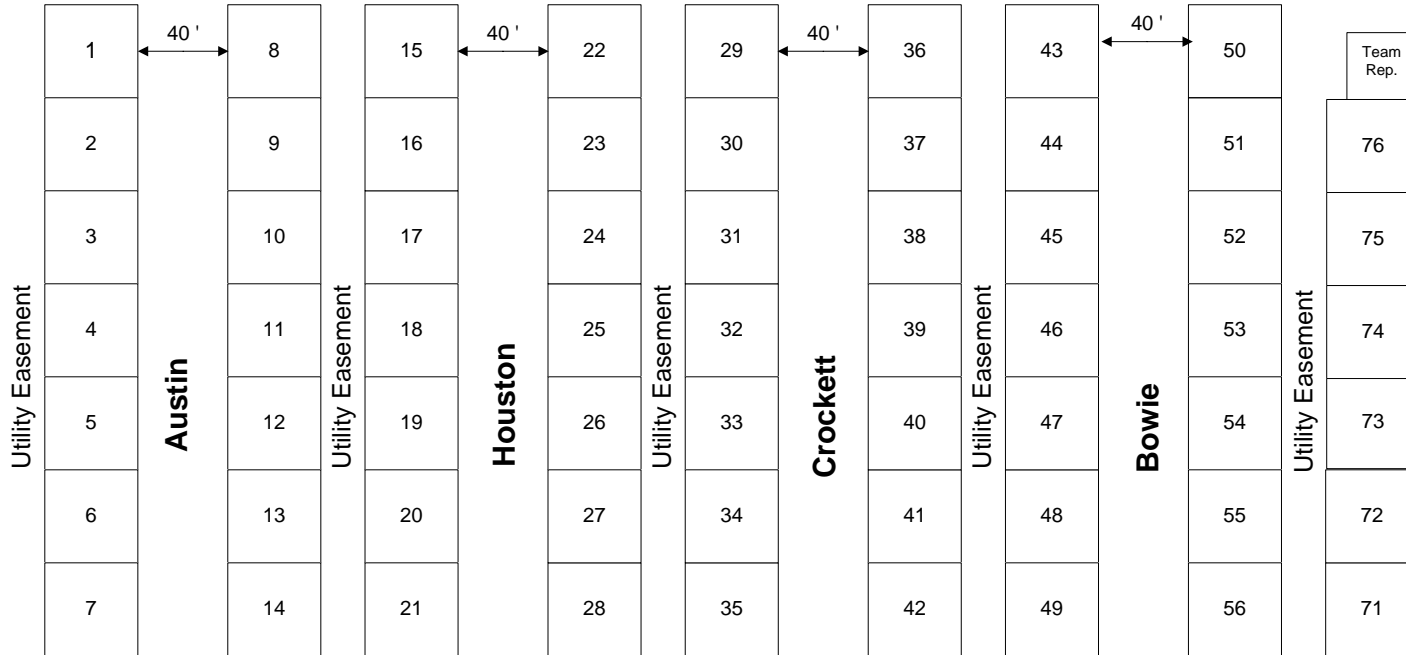

# PASADENA STRAWBERRY FESTIVAL BBQ COOKOFF

COOKOFF JUDGING  
IN CONVENTION  
CENTER

FESTIVAL MIDWAY

Midway  
Entrance

CART PATH

MUD  
VOLLEYBALL

STRAWBERRY  
FESTIVAL  
OFFICE

DRAIN

DRAIN

DRAIN

DRAIN

Travis

57 58

59 60 61 62 63 64 65 66 67 68 69 70

CHECKIN ENTRANCE  
ONLY

MAIN ENTRANCE  
GATE

Utility Easement

COOKER ENTRANCE OFF  
FAIRMONT  
CUNNINGHAM GATE