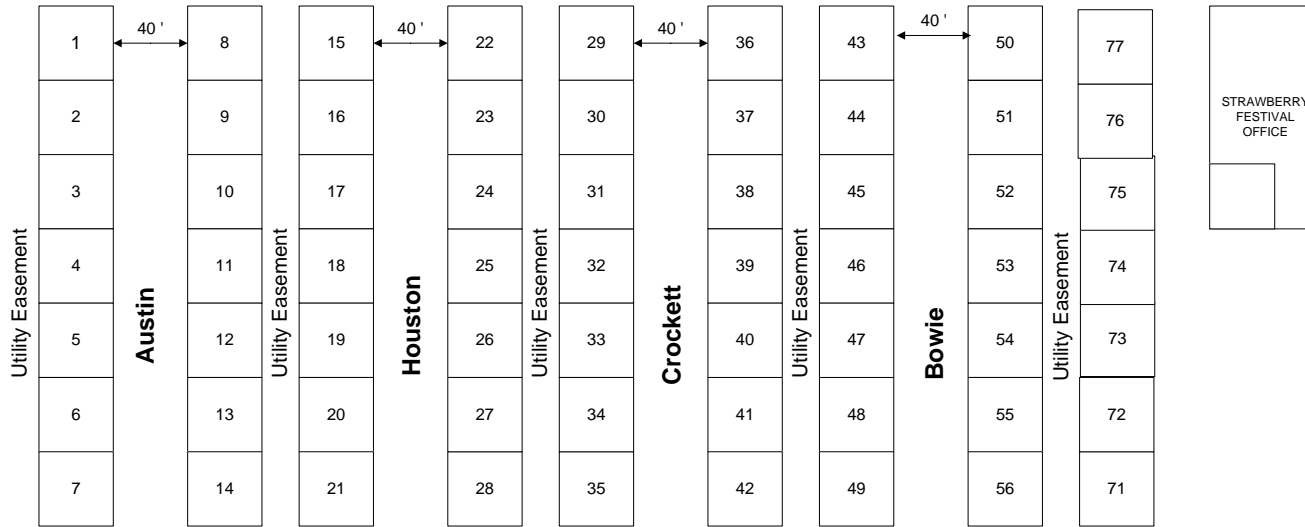

PASADENA STRAWBERRY FESTIVAL BBQ COOKOFF

COOKOFF JUDGING
IN CONVENTION
CENTER

FESTIVAL MIDWAY

Midway
Entrance

CART PATH

MUD
VOLLEYBALL

DRAIN DRAIN DRAIN DRAIN

Travis

80'

MAIN ENTRANCE
GATE

COOKER ENTRANCE OFF
FAIRMONT
CUNNINGHAM GATE