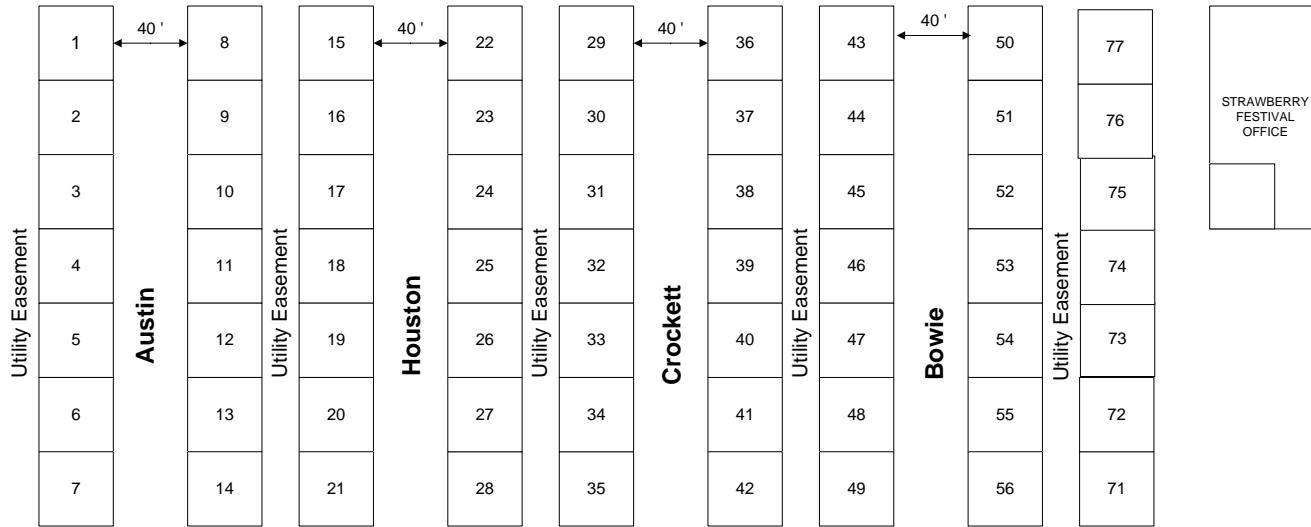

PASADENA STRAWBERRY FESTIVAL  
BBQ COOKOFF

COOKOFF JUDGING  
IN CONVENTION  
CENTER

FESTIVAL MIDWAY

Midway  
Entrance

CART PATH

MUD  
VOLLEYBALL

STRAWBERRY  
FESTIVAL  
OFFICE

DRAIN DRAIN DRAIN DRAIN

Travis

80'

57 58

59 60 61 62 63 64 65 66 67 68 69 70

Team  
Reps  
  
Beer

MAIN ENTRANCE  
GATE

COOKER ENTRANCE OFF  
FAIRMONT  
CUNNINGHAM GATE

No Power Provided