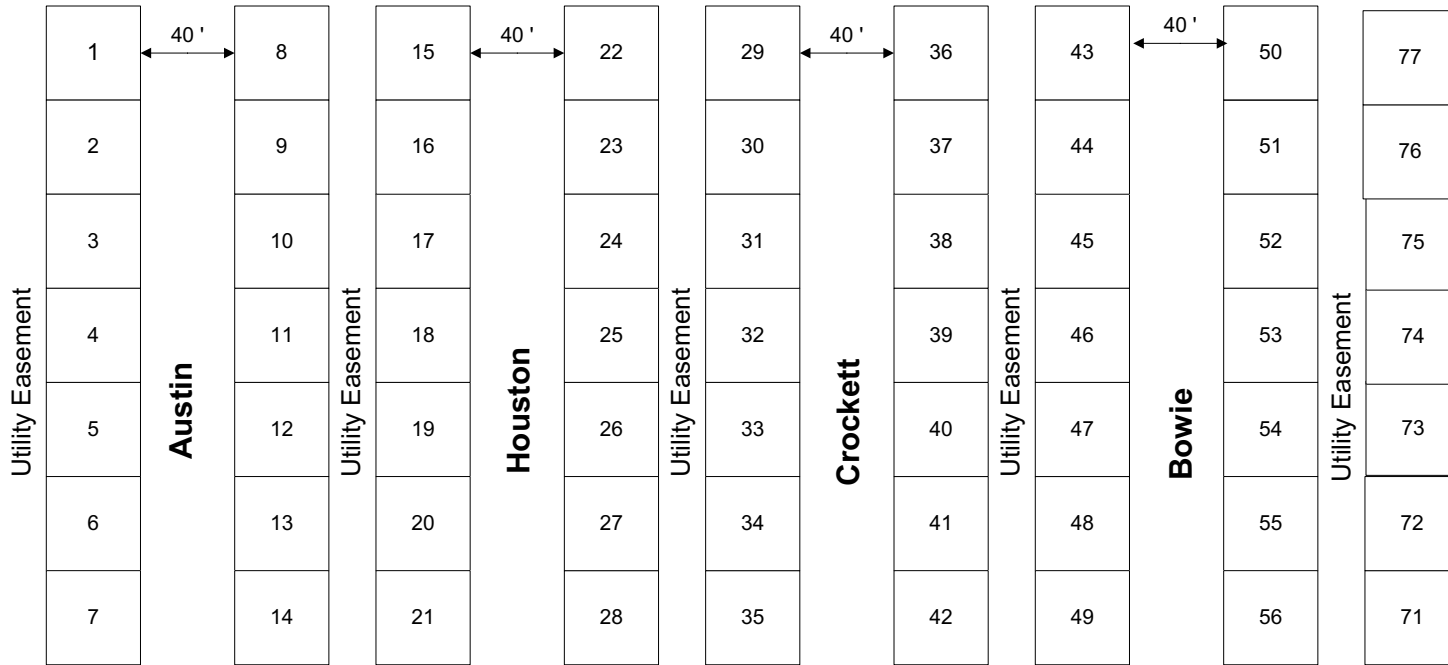

PASADENA STRAWBERRY FESTIVAL BBQ COOKOFF

COOKOFF JUDGING
IN CONVENTION
CENTER

FESTIVAL MIDWAY

Midway
Entrance

CART PATH

MUD
VOLLEYBALL

STRAWBERRY
FESTIVAL
OFFICE

DRAIN DRAIN DRAIN DRAIN

Travis

80'

MAIN ENTRANCE
GATE

No Power Provided

COOKER ENTRANCE OFF
FAIRMONT
CUNNINGHAM GATE

Beer